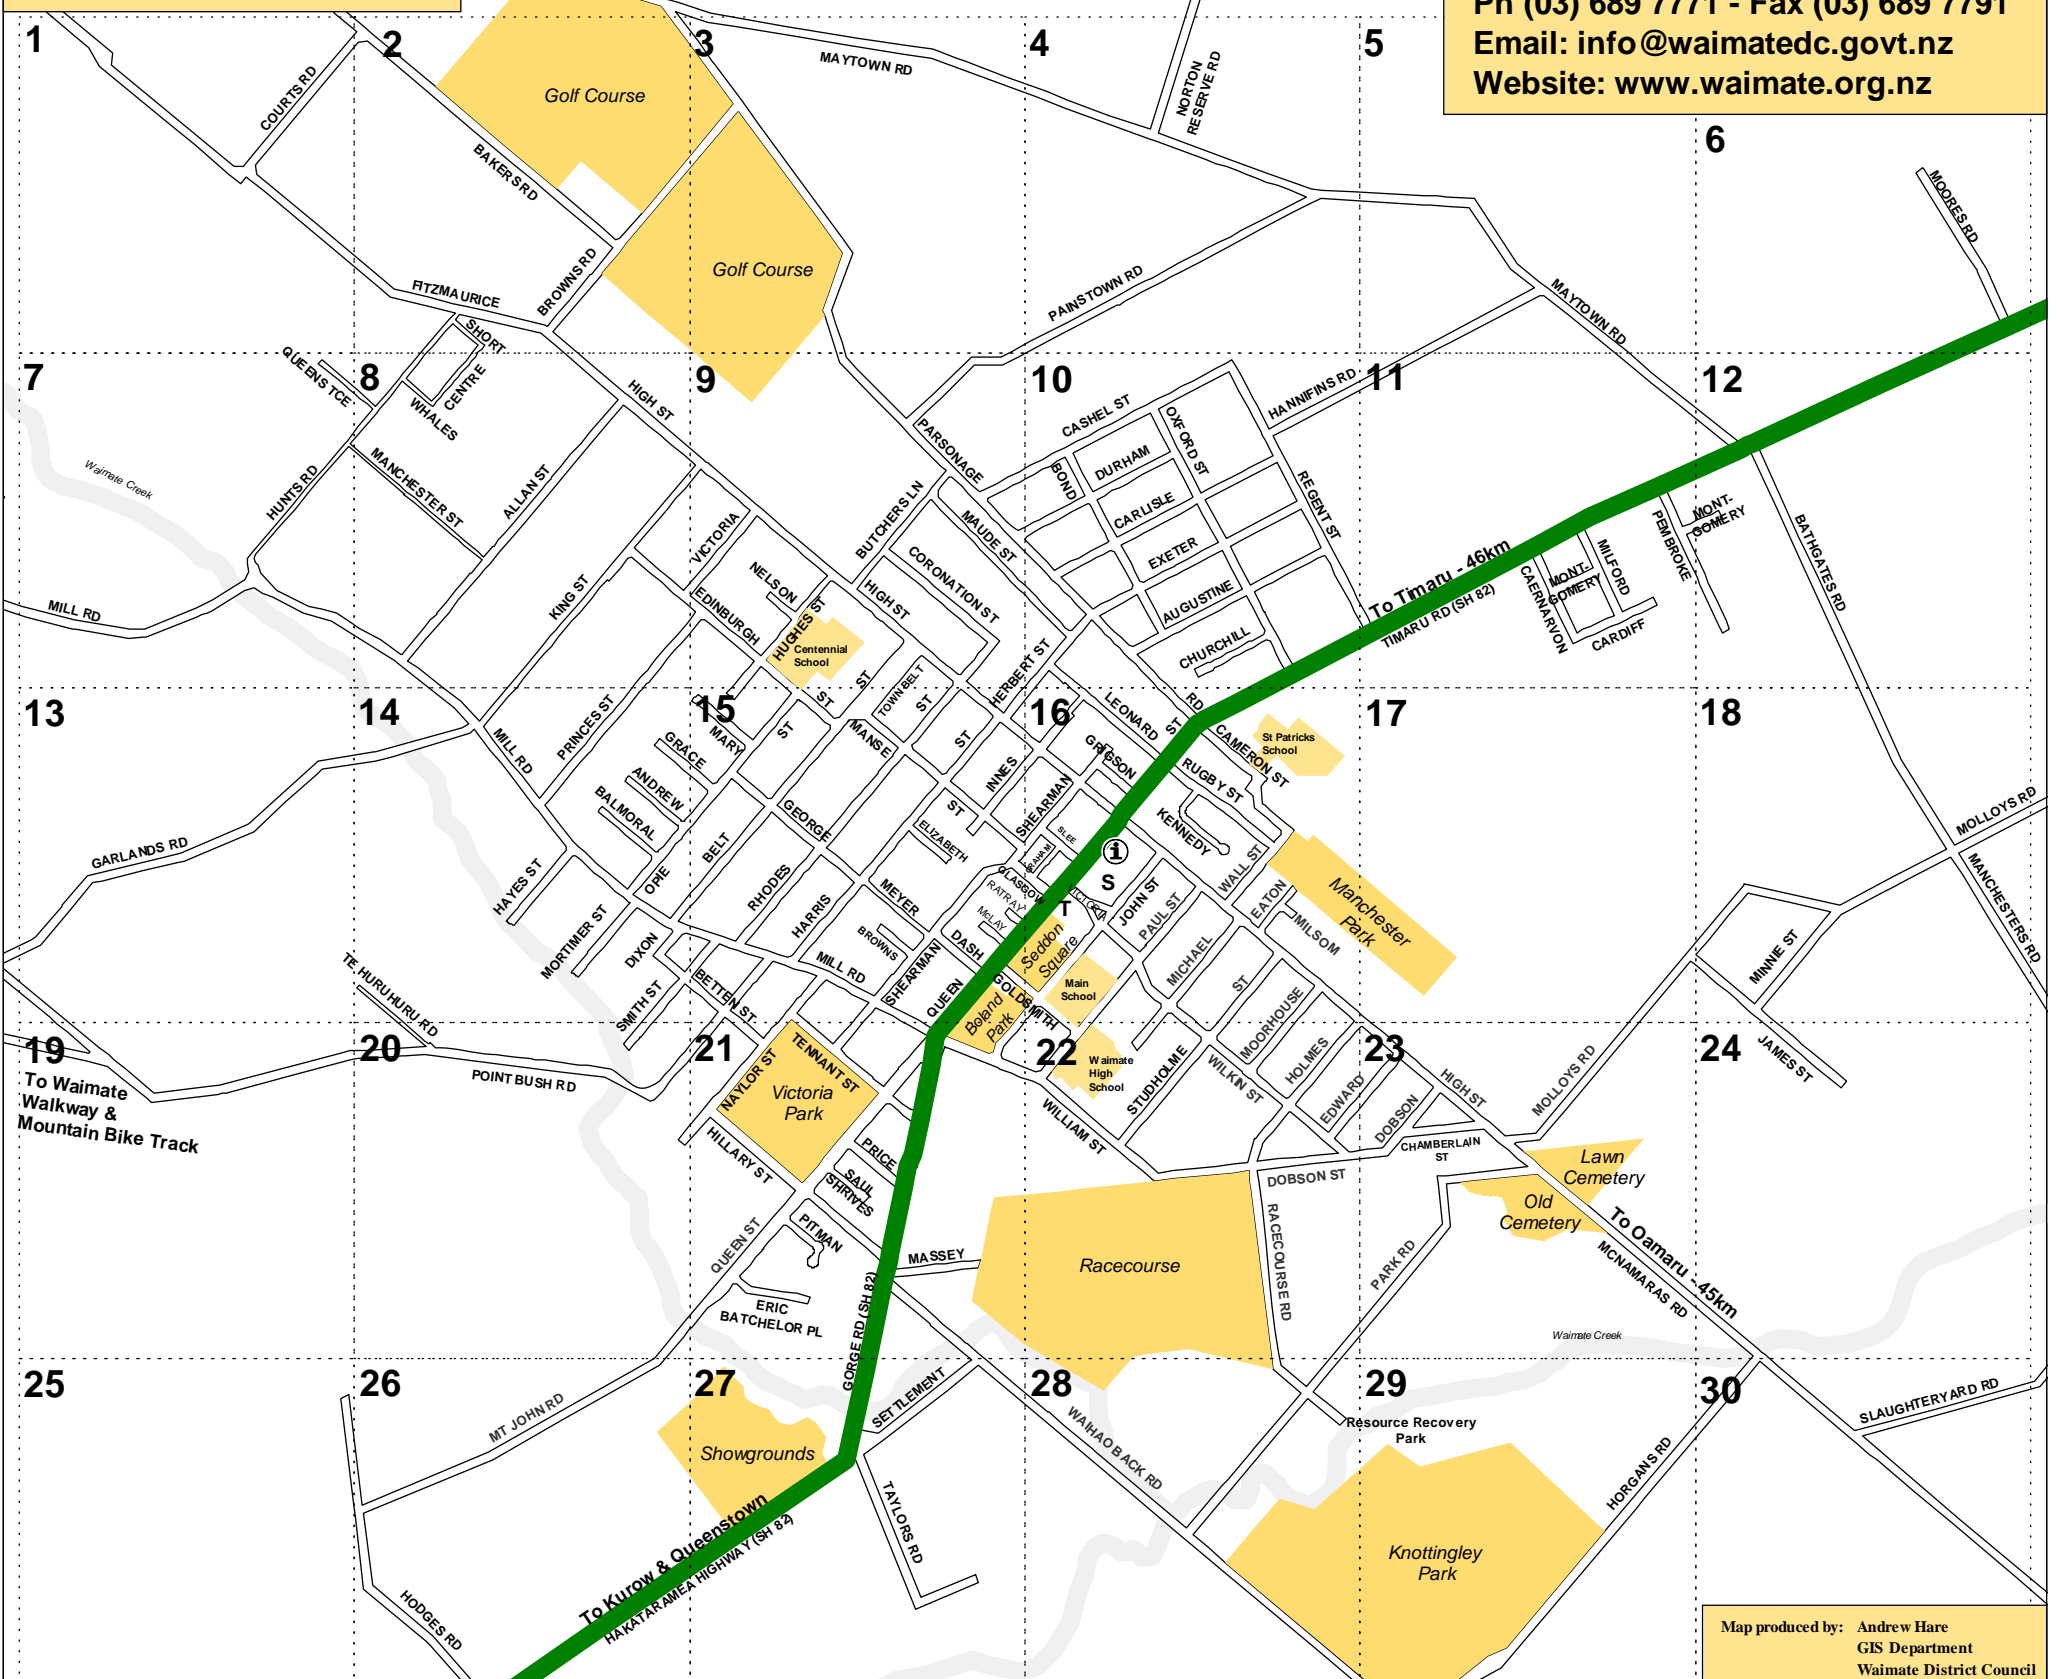

Maude St --- 9
Maytown Rd --- 3
McLay Pl --- 15
McNamaras Rd --- 23
Meyer St --- 15
Michael St --- 16
Milford St --- 11
Mill Rd --- 15
Milsom Ave --- 16
Minnie St --- 18
Molloy Rd --- 23
Montgomery St --- 11
Moores Rd --- 6
Moorhouse St --- 22
Mortimer St --- 14
Mt John Rd --- 26
Naylor St --- 21
Nelson St --- 9

Nortons Reserve Rd --- 4
Opie St --- 14
Oxford St --- 10
Painstown Rd --- 4
Park Rd --- 23
Parsonage Rd --- 9
Paul St --- 16
Pembroke St --- 11
Pitman Pl --- 21
Point Bush Rd --- 20
Price St --- 21
Princes St --- 14
Queen St (SH82) --- 15
Queens Tce --- 7
Racecourse Rd --- 22

Ratray Pl --- 15
Regent St --- 10
Rhodes St --- 15
Rugby St --- 16
Saul Shives Pl --- 21
Settlement Rd --- 27
Shearman St --- 15
Short St --- 2
Slaughteryard Rd --- 30
Slee St --- 16
Smith St --- 14
Studholme St --- 16
Taylors Rd --- 27
Tennant St --- 21
Te Huruhuru Rd --- 14
Timaru Rd (SH82) --- 11
Town Belt --- 15

Victoria St --- 9
Victoria Tce --- 16
Waihao Back Rd --- 28
Waimate Hunter Rd --- 2
Hakataramea Hwy (SH82) --- 26
Wall St --- 16
Whales St --- 8
Wilkin St --- 22
William St --- 22

i - Information Centre --- 16
S - Supermarket --- 16
T - Toilets --- 16

Waimate

Waimate Information Centre
75 Queen St, Waimate.
Ph (03) 689 7771 - Fax (03) 689 7791
Email: info@waimatedc.govt.nz
Website: www.waimate.org.nz

Map produced by: Andrew Hare
GIS Department
Waimate District Council